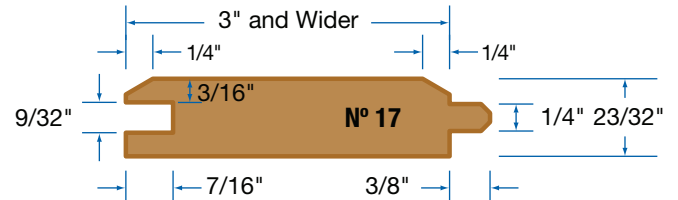

CLA Standard Patterns and Sizes

Shiplap Siding

8/4 Centre Matched

4/4 Bevel Siding

V Match 1S Wide V

5/4 Log Siding

Centre V Match 1S Wide V

4/4 Centre Matched