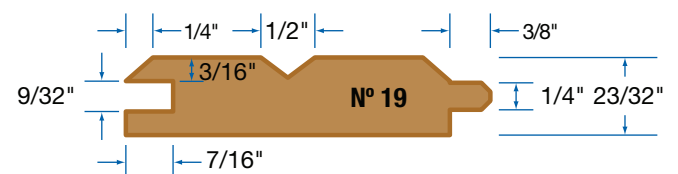

CLA Standard Patterns and Sizes

Shiplap Siding

8/4 Centre Matched

4/4 Bevel Siding

V Match 1S Wide V

5/4 Log Siding

Centre V Match 1S Wide V

4/4 Centre Matched