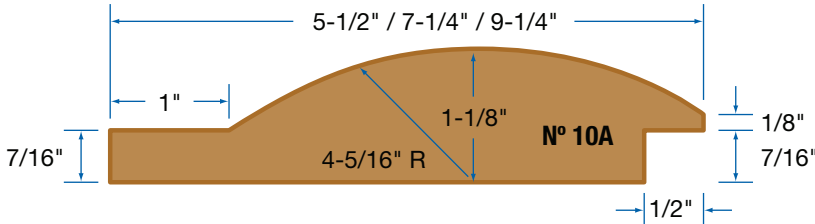

CLA Standard Patterns and Sizes

Shiplap Siding

8/4 Centre Matched

4/4 Bevel Siding

V Match 1S Wide V

5/4 Log Siding

Centre V Match 1S Wide V

4/4 Centre Matched