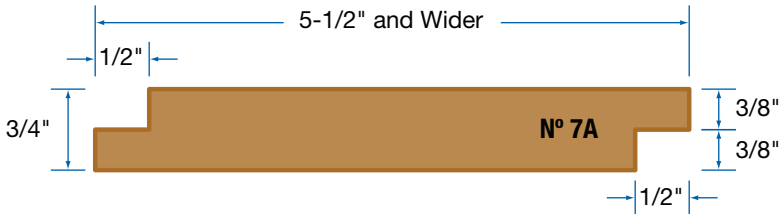

CLA Standard Patterns and Sizes

Shiplap Siding

8/4 Centre Matched

4/4 Bevel Siding

V Match 1S Wide V

5/4 Log Siding

Centre V Match 1S Wide V

4/4 Centre Matched