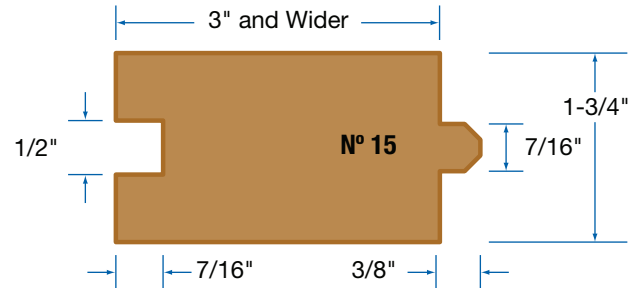

CLA Standard Patterns and Sizes

Shiplap Siding

8/4 Centre Matched

4/4 Bevel Siding

V Match 1S Wide V

5/4 Log Siding

Centre V Match 1S Wide V

4/4 Centre Matched