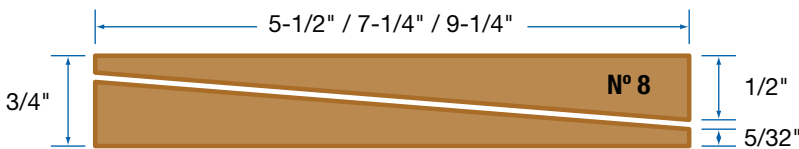

CLA Standard Patterns and Sizes

Shiplap Siding

8/4 Centre Matched

4/4 Bevel Siding

V Match 1S Wide V

5/4 Log Siding

Centre V Match 1S Wide V

4/4 Centre Matched