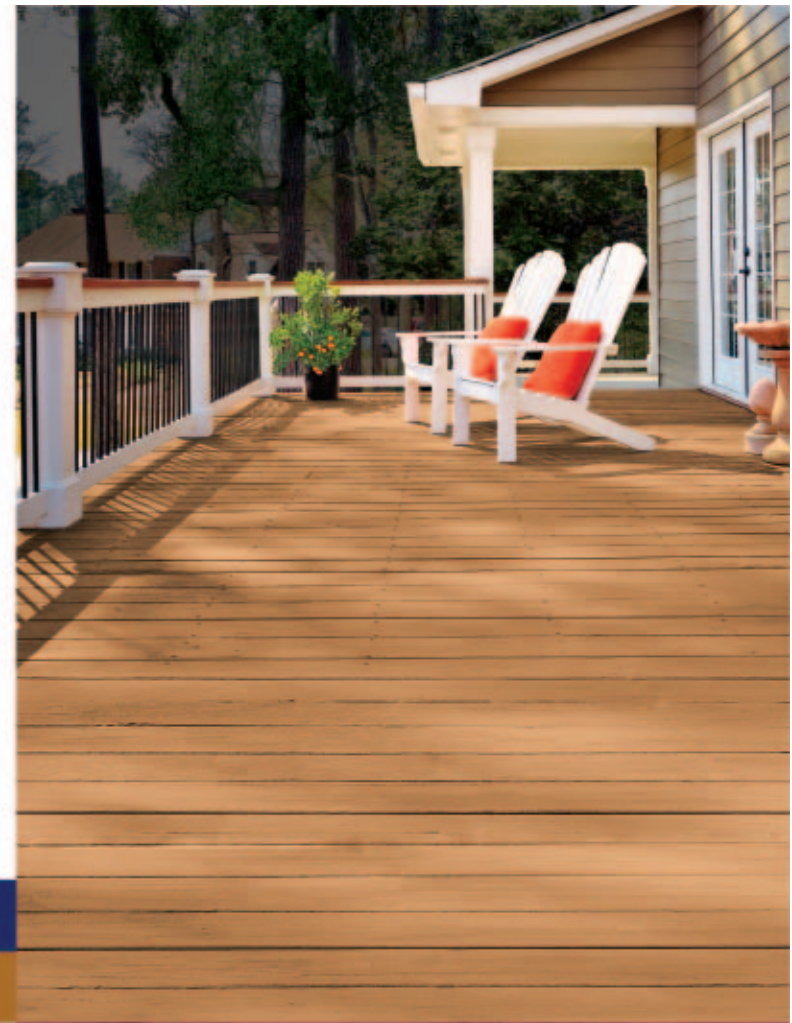

### Ultimate Decktops

- Superior grade Lodgepole Pine 5/4x6, custom moulded for exterior decking
- Superior J-Grade 2x6 pine eased edge and finished especially for heavy-duty decking
- Highly treatable pine species ensures good preservative penetration for durability
- High grade appearance of pine weathers better than spruce decking.

### Ultimate Railings

- Superior grade pine 2x4s feature the same good looks of the decktop products for deck and fence rails
- Balusters are 1-1/2" eased edge superior grade KD Lodgepole Pine.