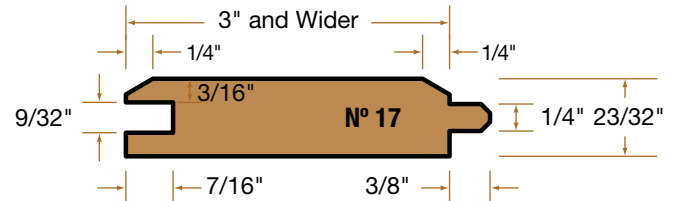

Shiplap Siding

8/4 Centre Matched

4/4 Bevel Siding

V Match 1S Wide V

5/4 Log Siding

Centre V Match 1S Wide V

4/4 Centre Matched